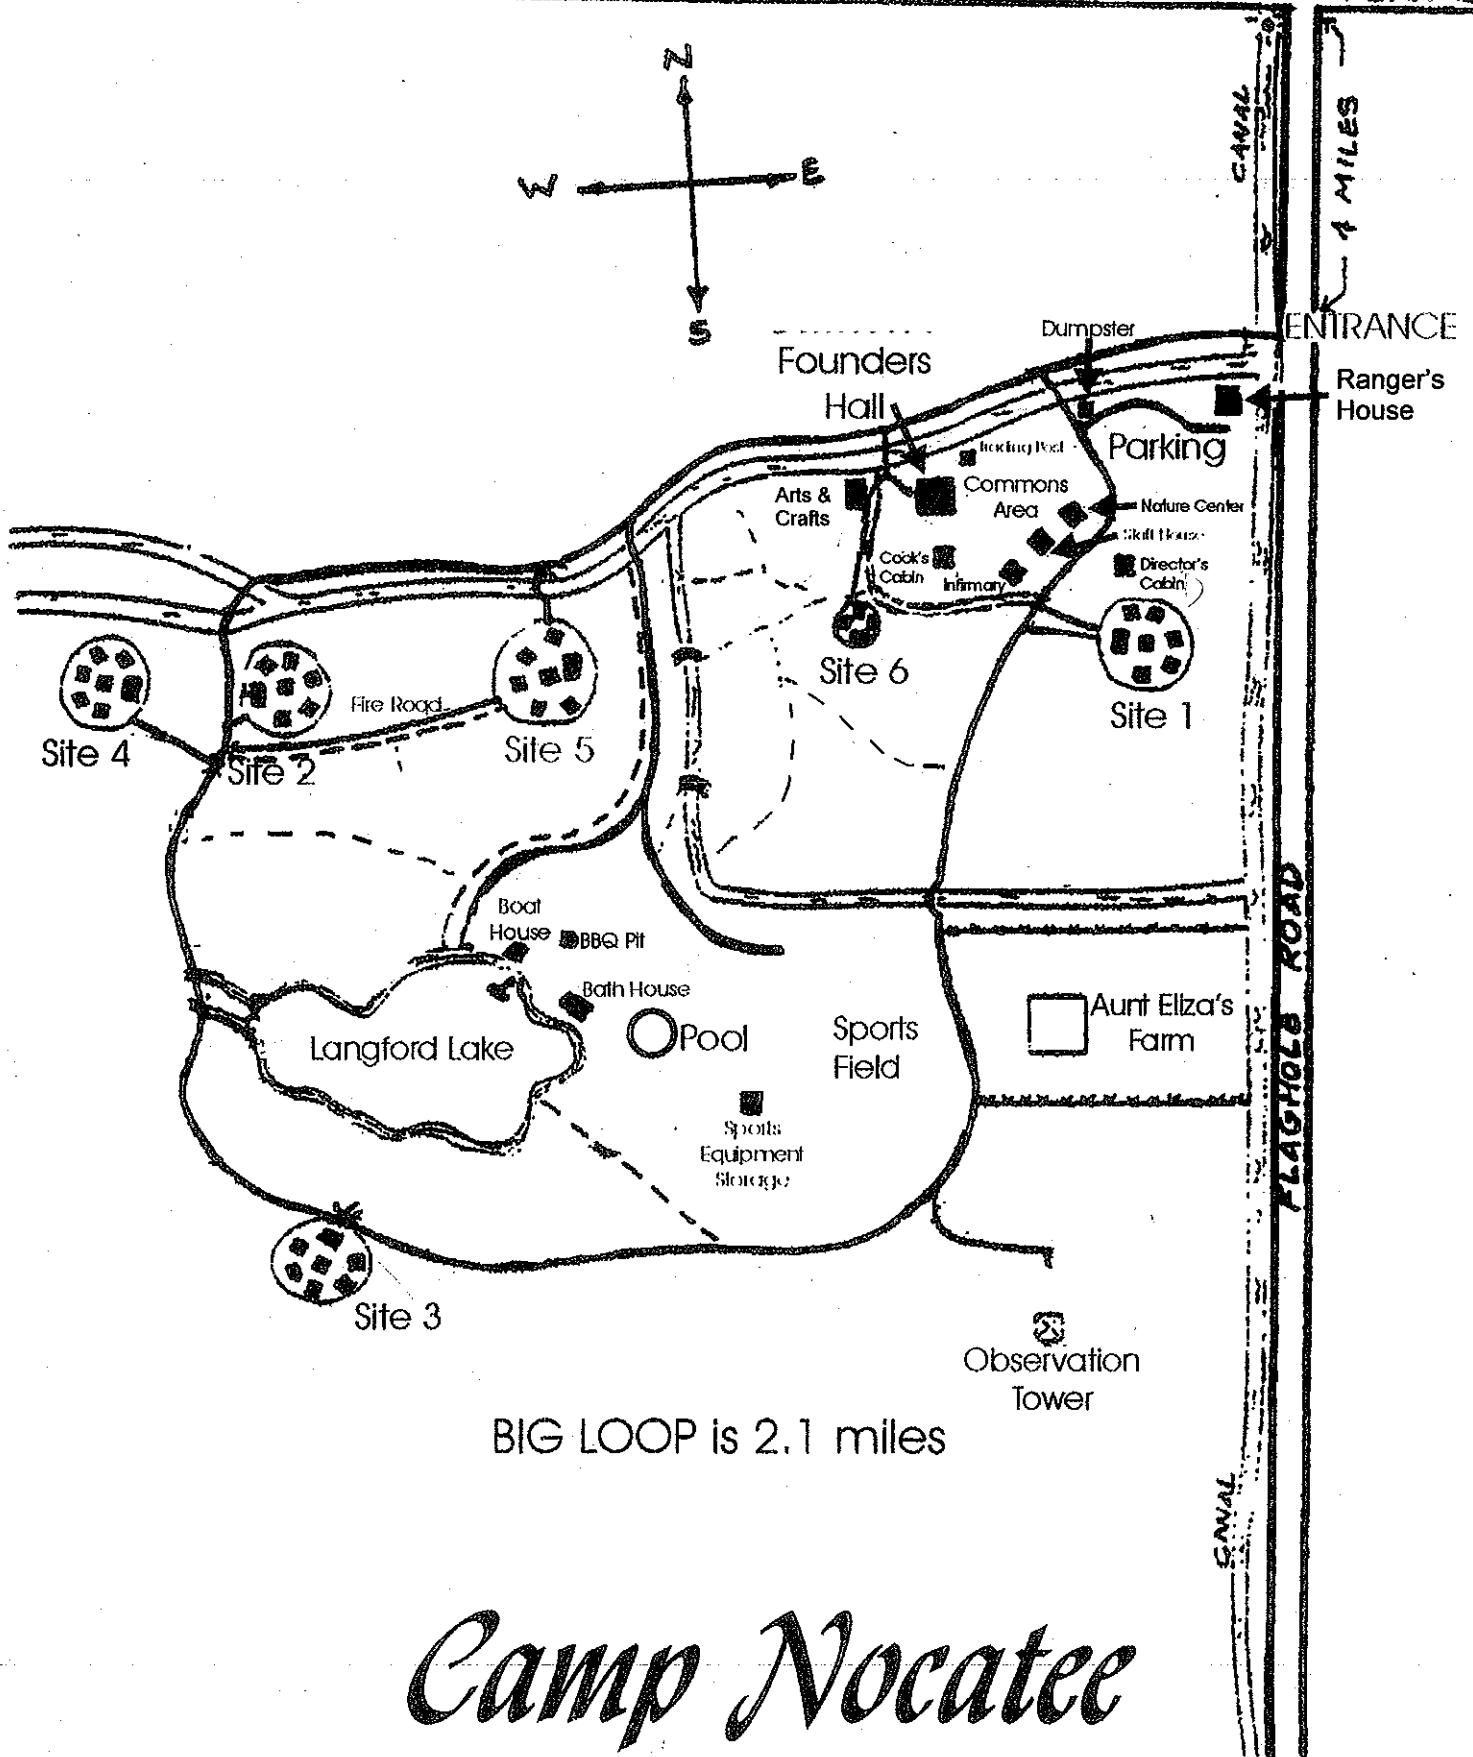

HIGHWAY 27

To Clewiston

BIG LOOP is 2.1 miles

# Camp Nocatee